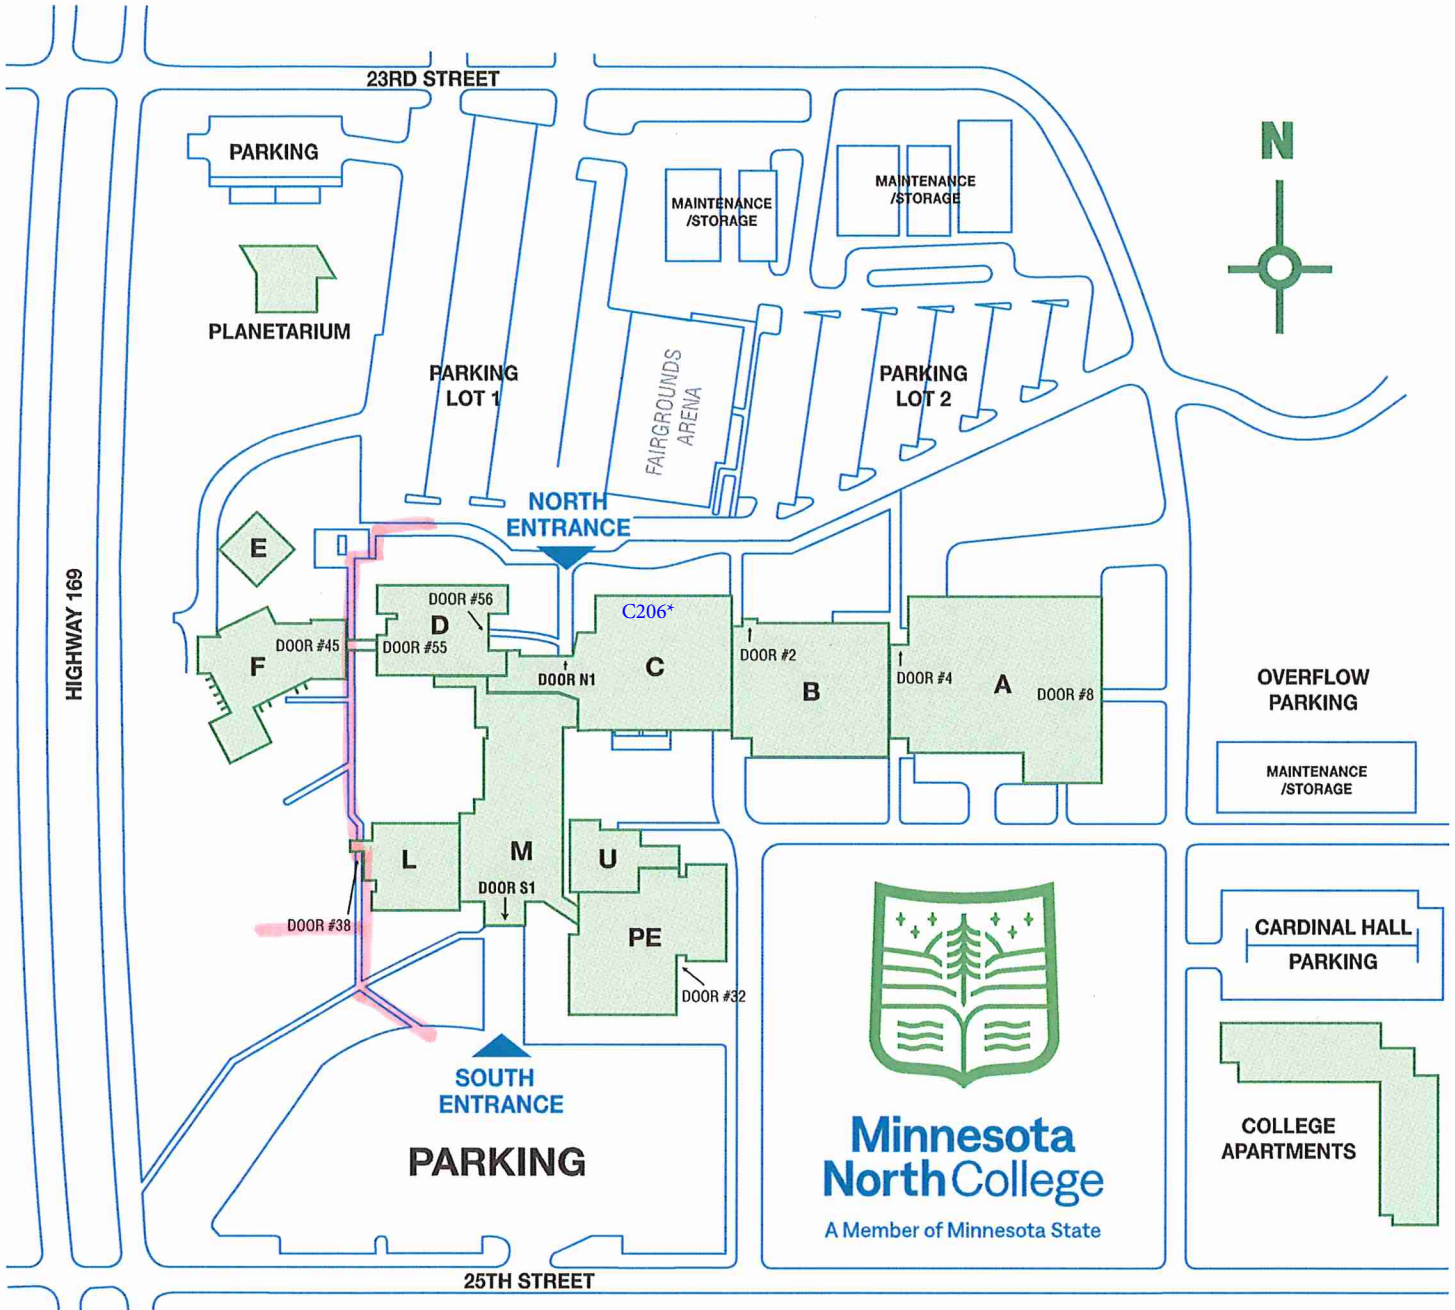

HIBBING CAMPUS MAP

1515 E. 25th Street • Hibbing, Minnesota 55746 • 218-403-9200

- A.** Automotive Technician, Diesel Mechanics, Welding Shop
- B.** Lower level: Electrical Maintenance, Heating and Cooling Technician
Upper level: Law Enforcement, Telepresence Room
- C.** Lower Level: Culinary Arts, Dental Assisting, Medical Laboratory Technician, U of M Dental Clinic
Upper Level: Computer Lab, IT Networking & Security, Nursing, Simulation Labs, Technology Support
- D.** Business, Math, Psychology, Sciences
- E.** Ceramics
- F.** English, Fine Arts, Social Sciences, Theater
- L.** Upper Level: Bookstore, Business Office, Administrative Offices, President's Office
Lower Level: Customized Training Solutions
- M.** Academic Center, Library, Veteran's Services, Student Services including: Admissions, Financial Aid, Registrar, Institutional and Student Support Services Counselors and Advisors, Human Resources
- PE.** Athletics, Cardio Room, Physical Education Department, Weight Room, Gymsiums
- U.** Facility Maintenance